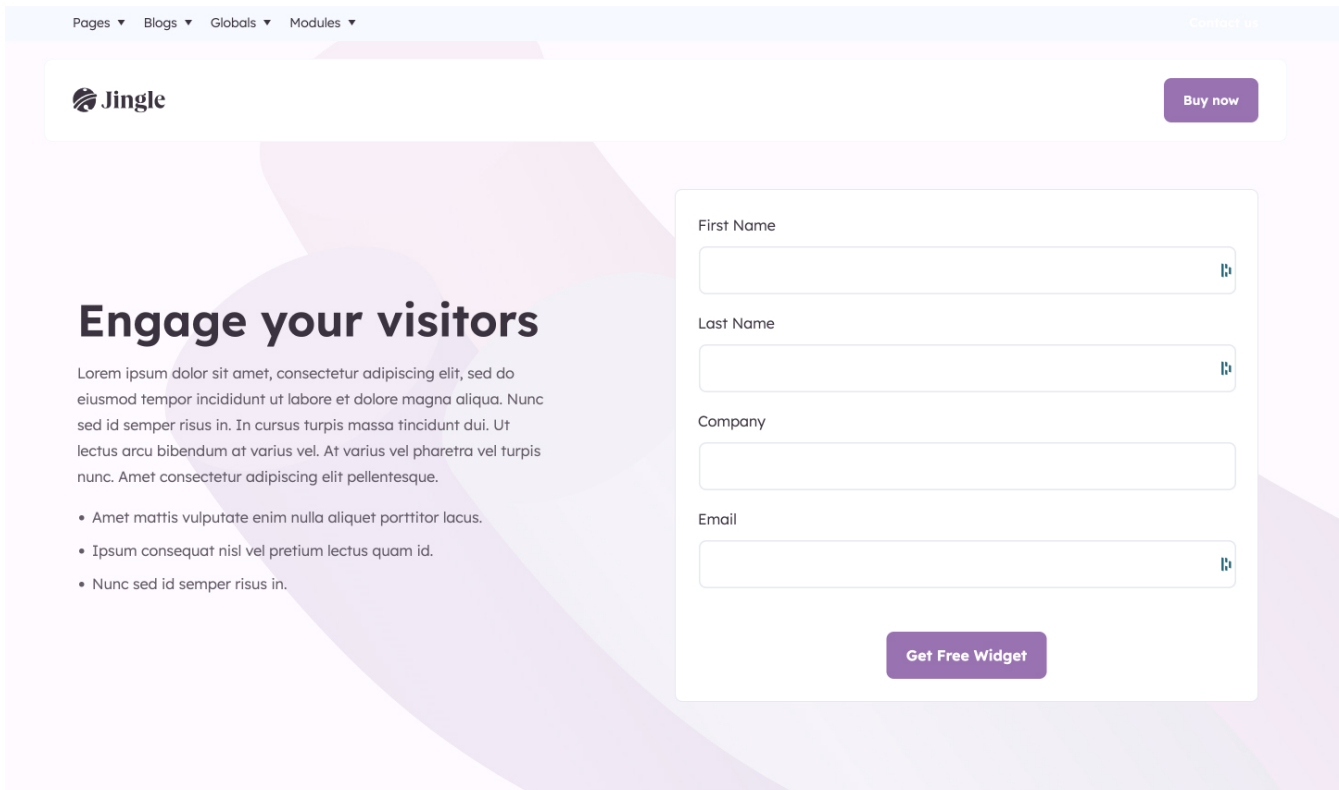

Feature title

This is a small feature description but you can write as much text as needed.

[Check our designs](#)

Feature title

This is a small feature description but you can write as much text as needed.

[Check our designs](#)

Landing page

A template used for resources or demos and on which you will ask the user to fill a form.

Best practices in action.

Feature title

This is a small feature description but you can write as much text as needed.